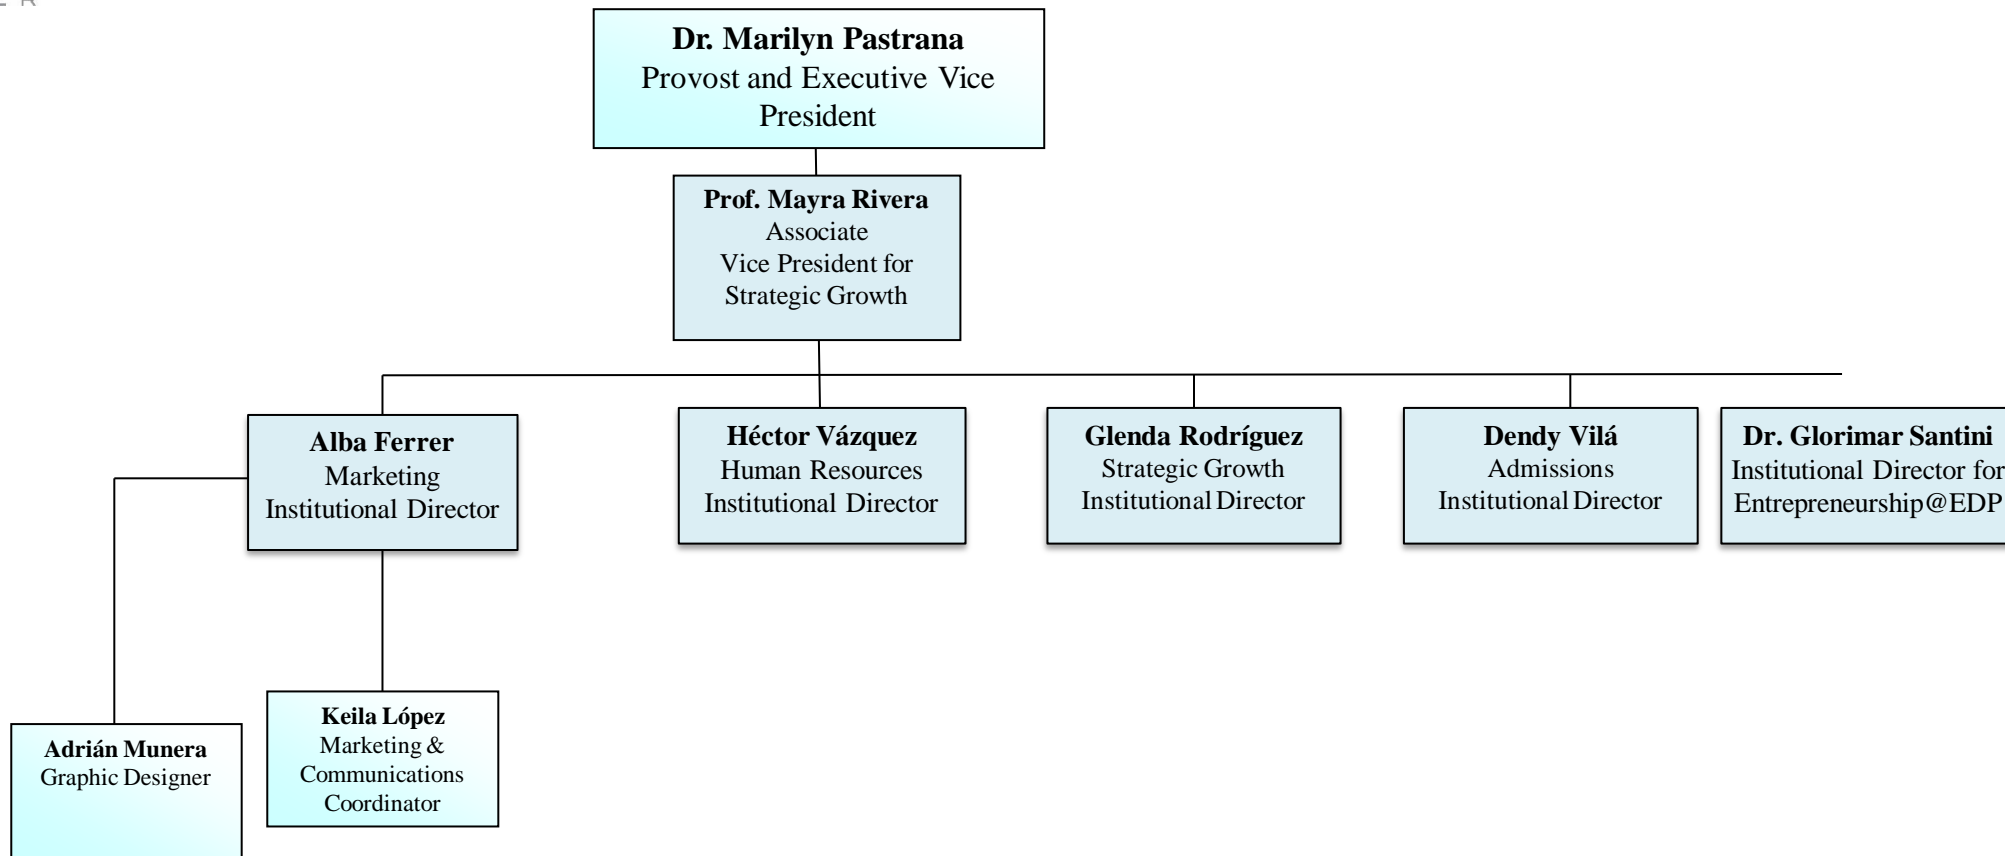

**EDP UNIVERSITY OF PUERTO RICO
ORGANIZATIONAL CHART
INSTITUTIONAL COMPLIANCE**

**EDP UNIVERSITY OF PUERTO RICO
ORGANIZATIONAL CHART
RESEARCH AND INSTITUTIONAL DEVELOPMENT**

EDP UNIVERSITY OF PUERTO RICO
ORGANIZATIONAL CHART
EDUCATIONAL INNOVATION

Dr. Marilyn Pastrana
Provost and Executive Vice
President

Prof. Sandra Arroyo
Associate
Vice President for
Educational Innovation

Carmen Quintana
Institutional Director for
Educational Innovation

EDP UNIVERSITY OF PUERTO RICO
ORGANIZATIONAL CHART
ADMINISTRATION, TECHNOLOGY &
DISTANCE EDUCATION

EDP UNIVERSITY OF PUERTO RICO
ORGANIZATIONAL CHART
STRATEGIC GROWTH

EDP UNIVERSITY OF PUERTO RICO
ORGANIZATIONAL CHART
HATO REY CAMPUS

Prof. Enid Cartagena
Chancellor

Prof. María de los M. Rivera
Dean of Academic Affairs