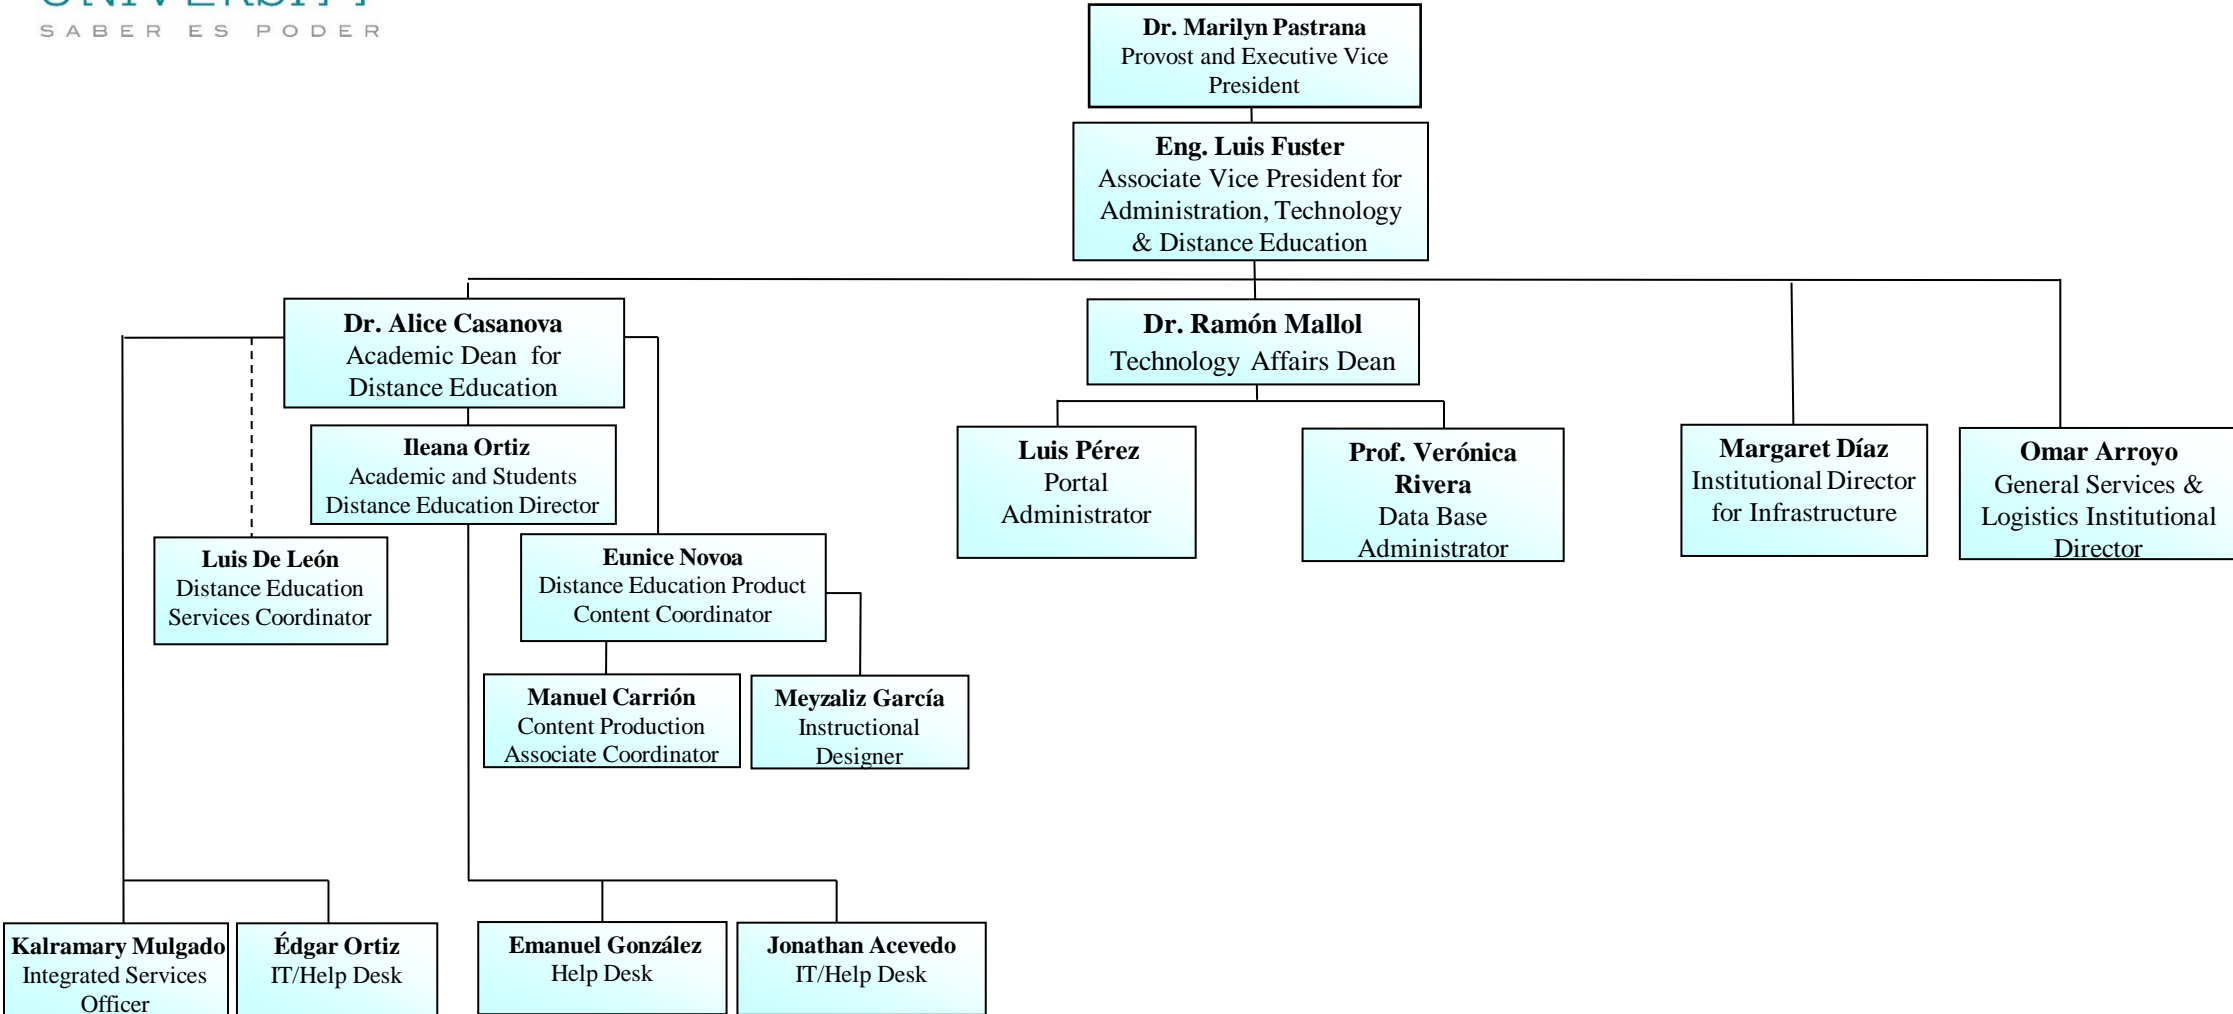

ORGANIZATIONAL CHART
BOARD OF TRUSTEES

ORGANIZATIONAL CHART
CENTRAL ADMINISTRATION

**ORGANIZATIONAL CHART
PROVOST AND EXECUTIVE
VICE-PRESIDENCY**

**EDP UNIVERSITY OF PUERTO RICO
ORGANIZATIONAL CHART
FINANCIAL AFFAIRS**

**EDP UNIVERSITY OF PUERTO RICO
ORGANIZATIONAL CHART
INSTITUTIONAL COMPLIANCE**

**EDP UNIVERSITY OF PUERTO RICO
ORGANIZATIONAL CHART
RESEARCH AND INSTITUTIONAL DEVELOPMENT**

EDP UNIVERSITY OF PUERTO RICO
ORGANIZATIONAL CHART
EDUCATIONAL INNOVATION

Dr. Marilyn Pastrana
Provost and Executive Vice
President

Prof. Sandra Arroyo
Associate
Vice President for
Educational Innovation

Carmen Quintana
Institutional Director for
Educational Innovation

EDP UNIVERSITY OF PUERTO RICO
ORGANIZATIONAL CHART
ADMINISTRATION, TECHNOLOGY &
DISTANCE EDUCATION

EDP UNIVERSITY OF PUERTO RICO
ORGANIZATIONAL CHART
STRATEGIC GROWTH

EDP UNIVERSITY OF PUERTO RICO
ORGANIZATIONAL CHART
HATO REY CAMPUS

Prof. Enid Cartagena
Chancellor

Prof. María de los M. Rivera
Dean of Academic Affairs