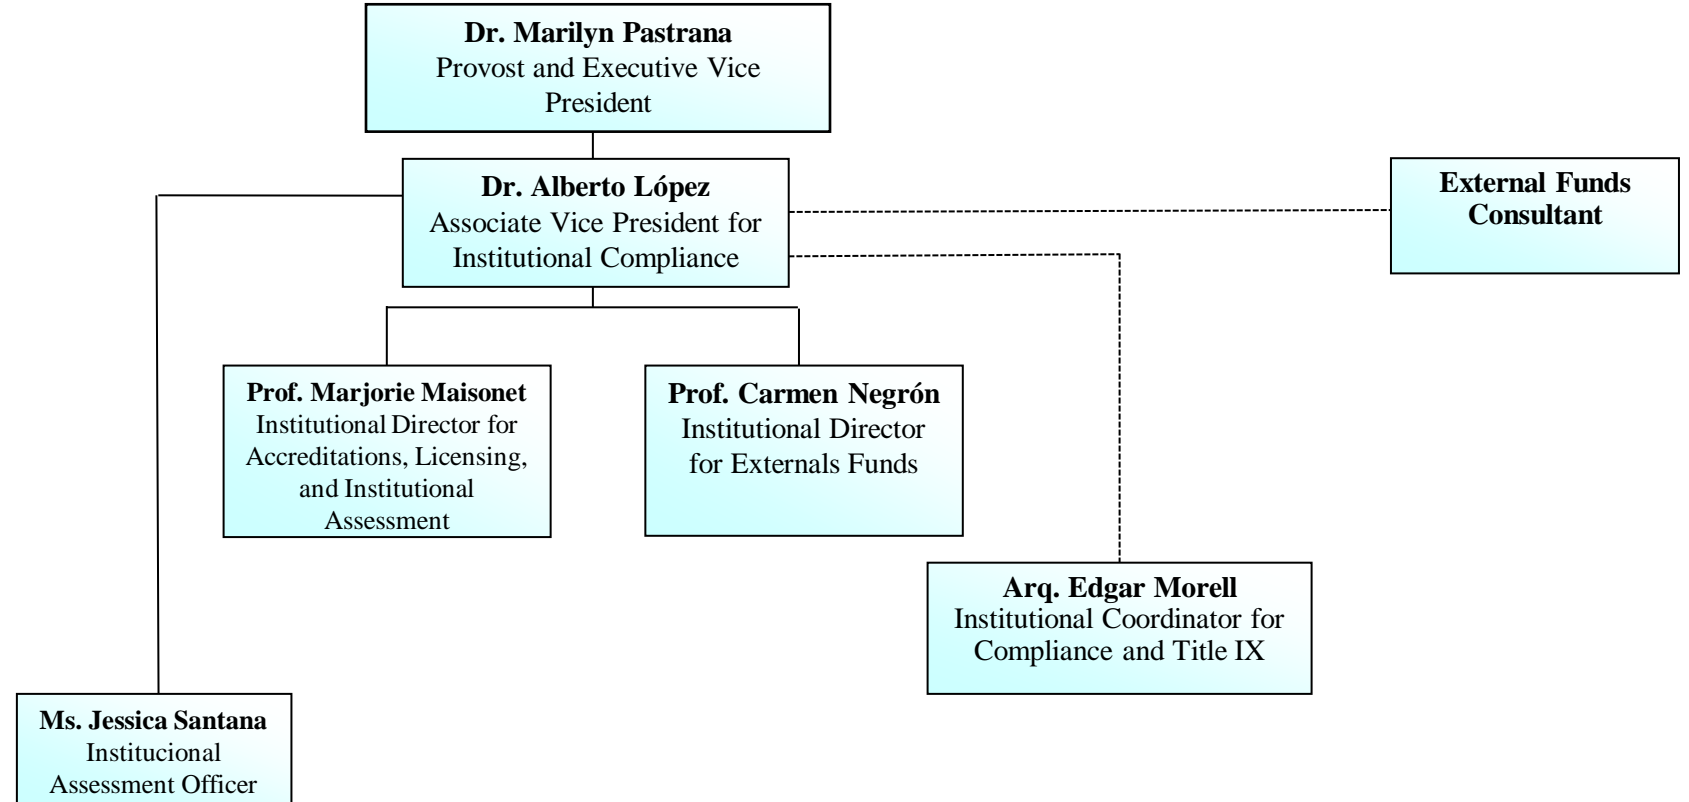

ORGANIZATIONAL CHART
BOARD OF TRUSTEES

ORGANIZATIONAL CHART
CENTRAL ADMINISTRATION

**ORGANIZATIONAL CHART
PROVOST AND EXECUTIVE
VICE-PRESIDENCY**

**EDP UNIVERSITY OF PUERTO RICO
ORGANIZATIONAL CHART
FINANCIAL AFFAIRS**

**EDP UNIVERSITY OF PUERTO RICO
ORGANIZATIONAL CHART
INSTITUTIONAL COMPLIANCE**

**EDP UNIVERSITY OF PUERTO RICO
ORGANIZATIONAL CHART
RESEARCH AND INSTITUTIONAL DEVELOPMENT**

EDP UNIVERSITY OF PUERTO RICO
ORGANIZATIONAL CHART
EDUCATIONAL INNOVATION

Dr. Marilyn Pastrana
Provost and Executive Vice
President

Prof. Sandra Arroyo
Associate
Vice President for
Educational Innovation

Carmen Quintana
Institutional Director for
Educational Innovation

EDP UNIVERSITY OF PUERTO RICO
ORGANIZATIONAL CHART
ADMINISTRATION, TECHNOLOGY &
DISTANCE EDUCATION