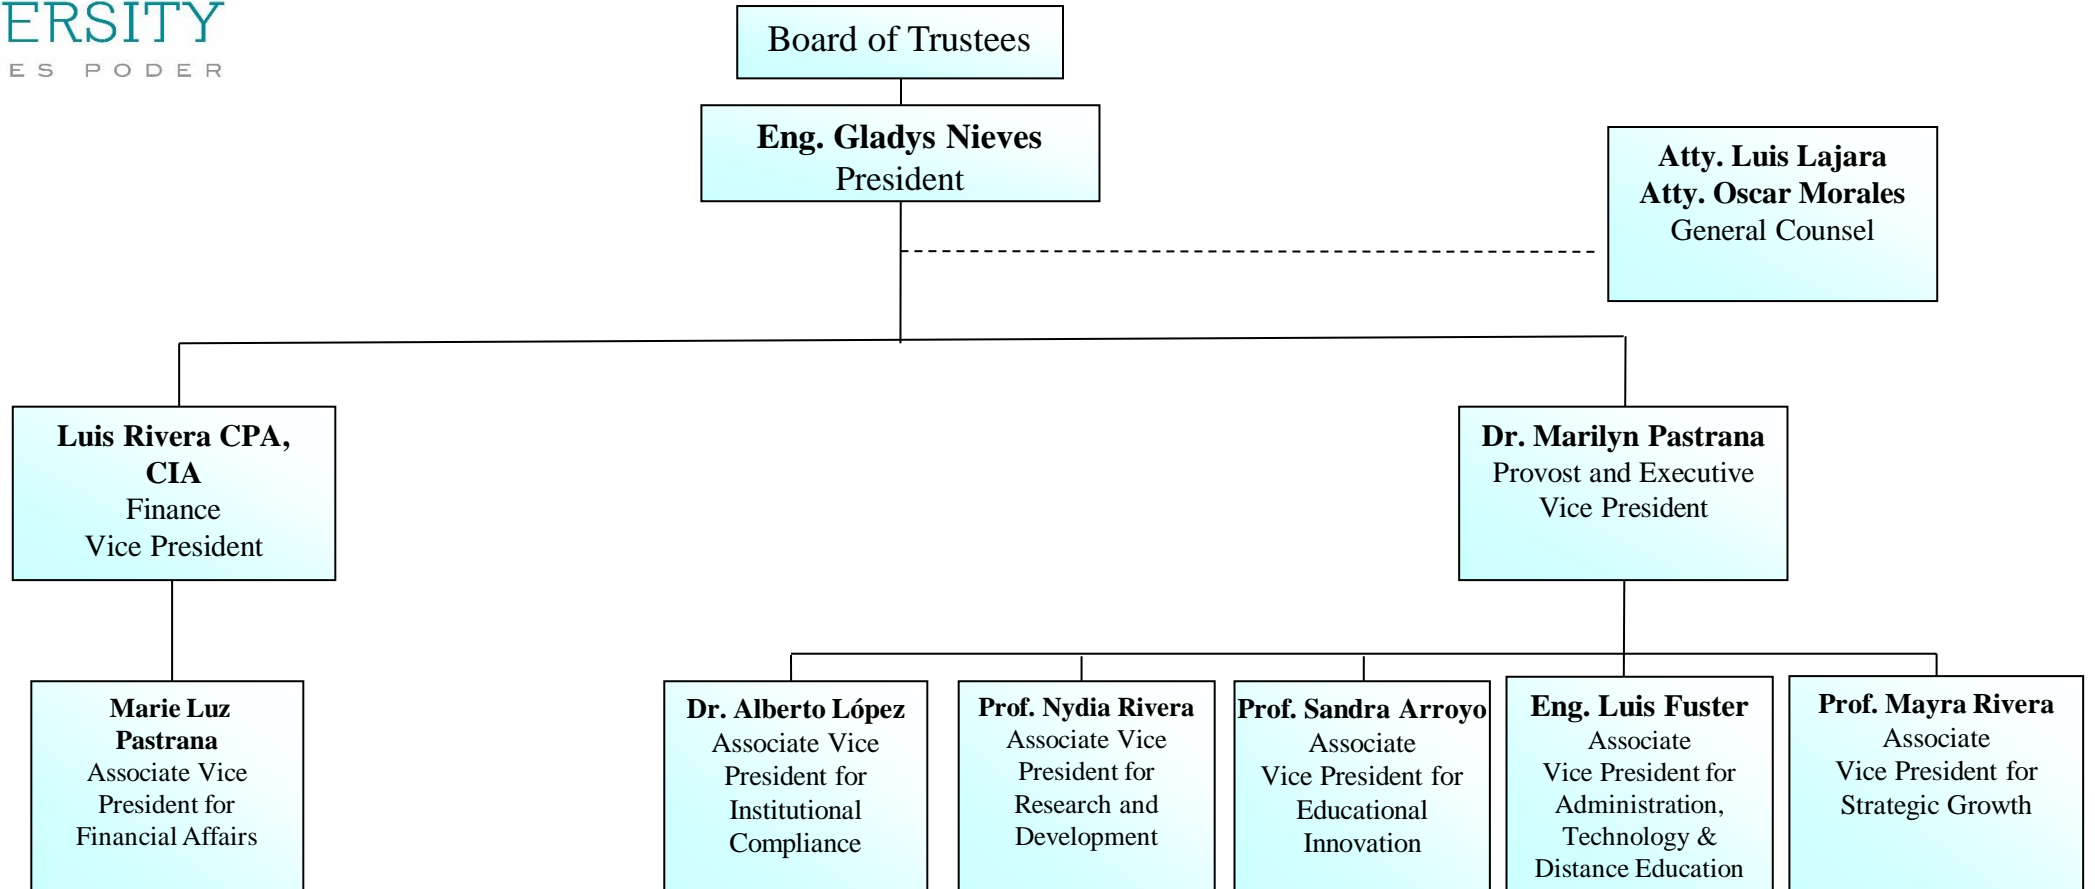

ORGANIZATIONAL CHART
BOARD OF TRUSTEES

ORGANIZATIONAL CHART
CENTRAL ADMINISTRATION

**ORGANIZATIONAL CHART
PROVOST AND EXECUTIVE
VICE-PRESIDENCY**

**EDP UNIVERSITY OF PUERTO RICO
ORGANIZATIONAL CHART
FINANCIAL AFFAIRS**

**EDP UNIVERSITY OF PUERTO RICO
ORGANIZATIONAL CHART
INSTITUTIONAL COMPLIANCE**

**EDP UNIVERSITY OF PUERTO RICO
ORGANIZATIONAL CHART
RESEARCH AND INSTITUTIONAL DEVELOPMENT**

EDP UNIVERSITY OF PUERTO RICO
ORGANIZATIONAL CHART
EDUCATIONAL INNOVATION

Dr. Marilyn Pastrana
Provost and Executive Vice
President

Prof. Sandra Arroyo
Associate
Vice President for
Educational Innovation

Carmen Quintana
Institutional Director for
Educational Innovation

EDP UNIVERSITY OF PUERTO RICO
ORGANIZATIONAL CHART
ADMINISTRATION, TECHNOLOGY &
DISTANCE EDUCATION

EDP UNIVERSITY OF PUERTO RICO
ORGANIZATIONAL CHART
STRATEGIC GROWTH

EDP UNIVERSITY OF PUERTO RICO
ORGANIZATIONAL CHART
HATO REY CAMPUS

Prof. Enid Cartagena
Chancellor

Prof. María de los M. Rivera
Dean of Academic Affairs