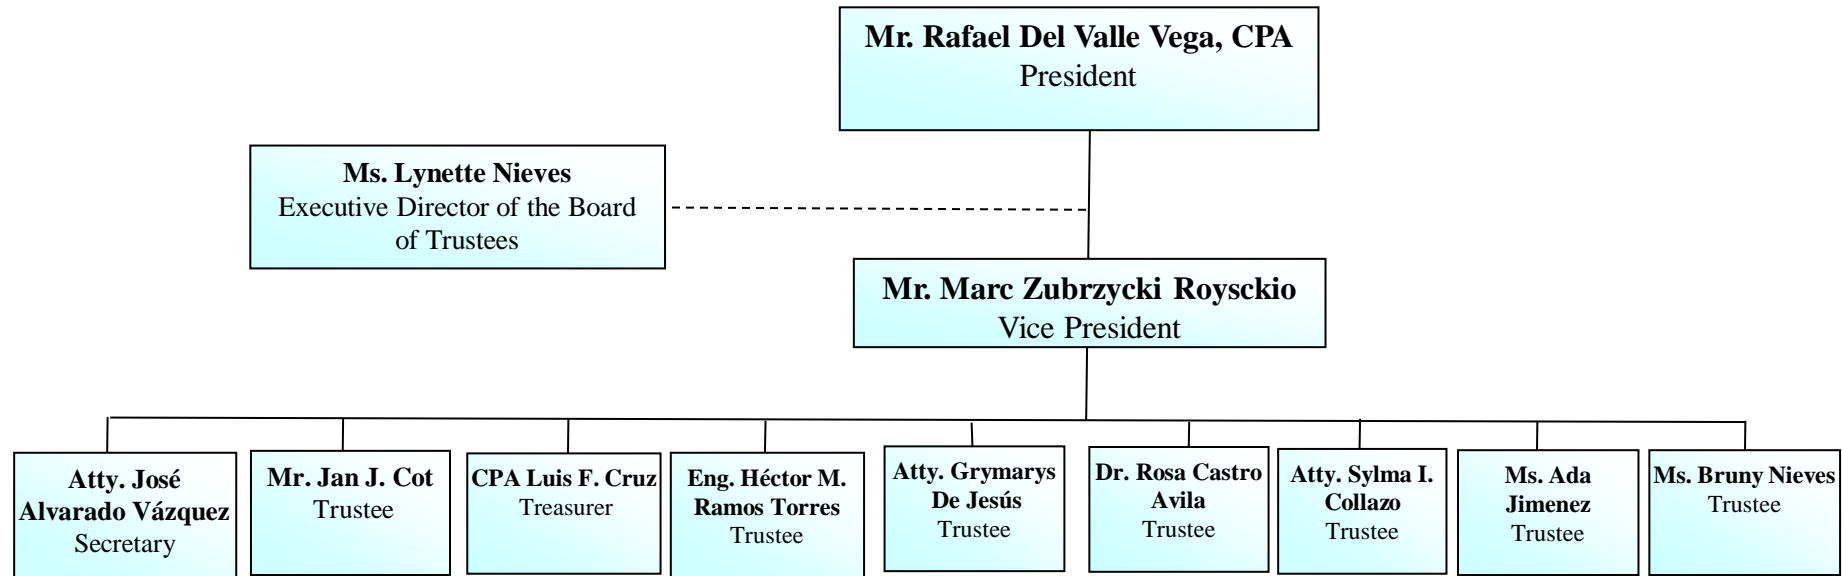

ORGANIZATIONAL CHART
BOARD OF TRUSTEES

ORGANIZATIONAL CHART
CENTRAL ADMINISTRATION

**ORGANIZATIONAL CHART
PROVOST AND EXECUTIVE
VICE-PRESIDENCY**

**EDP UNIVERSITY OF PUERTO RICO
ORGANIZATIONAL CHART
FINANCIAL AFFAIRS**

**EDP UNIVERSITY OF PUERTO RICO
ORGANIZATIONAL CHART
INSTITUTIONAL COMPLIANCE**

**EDP UNIVERSITY OF PUERTO RICO
ORGANIZATIONAL CHART
RESEARCH AND INSTITUTIONAL DEVELOPMENT**

EDP UNIVERSITY OF PUERTO RICO
ORGANIZATIONAL CHART
EDUCATIONAL INNOVATION

Dr. Marilyn Pastrana
Provost and Executive Vice
President

Prof. Sandra Arroyo
Associate
Vice President for
Educational Innovation

Carmen Quintana
Institutional Director for
Educational Innovation

EDP UNIVERSITY OF PUERTO RICO
ORGANIZATIONAL CHART
ADMINISTRATION, TECHNOLOGY &
DISTANCE EDUCATION