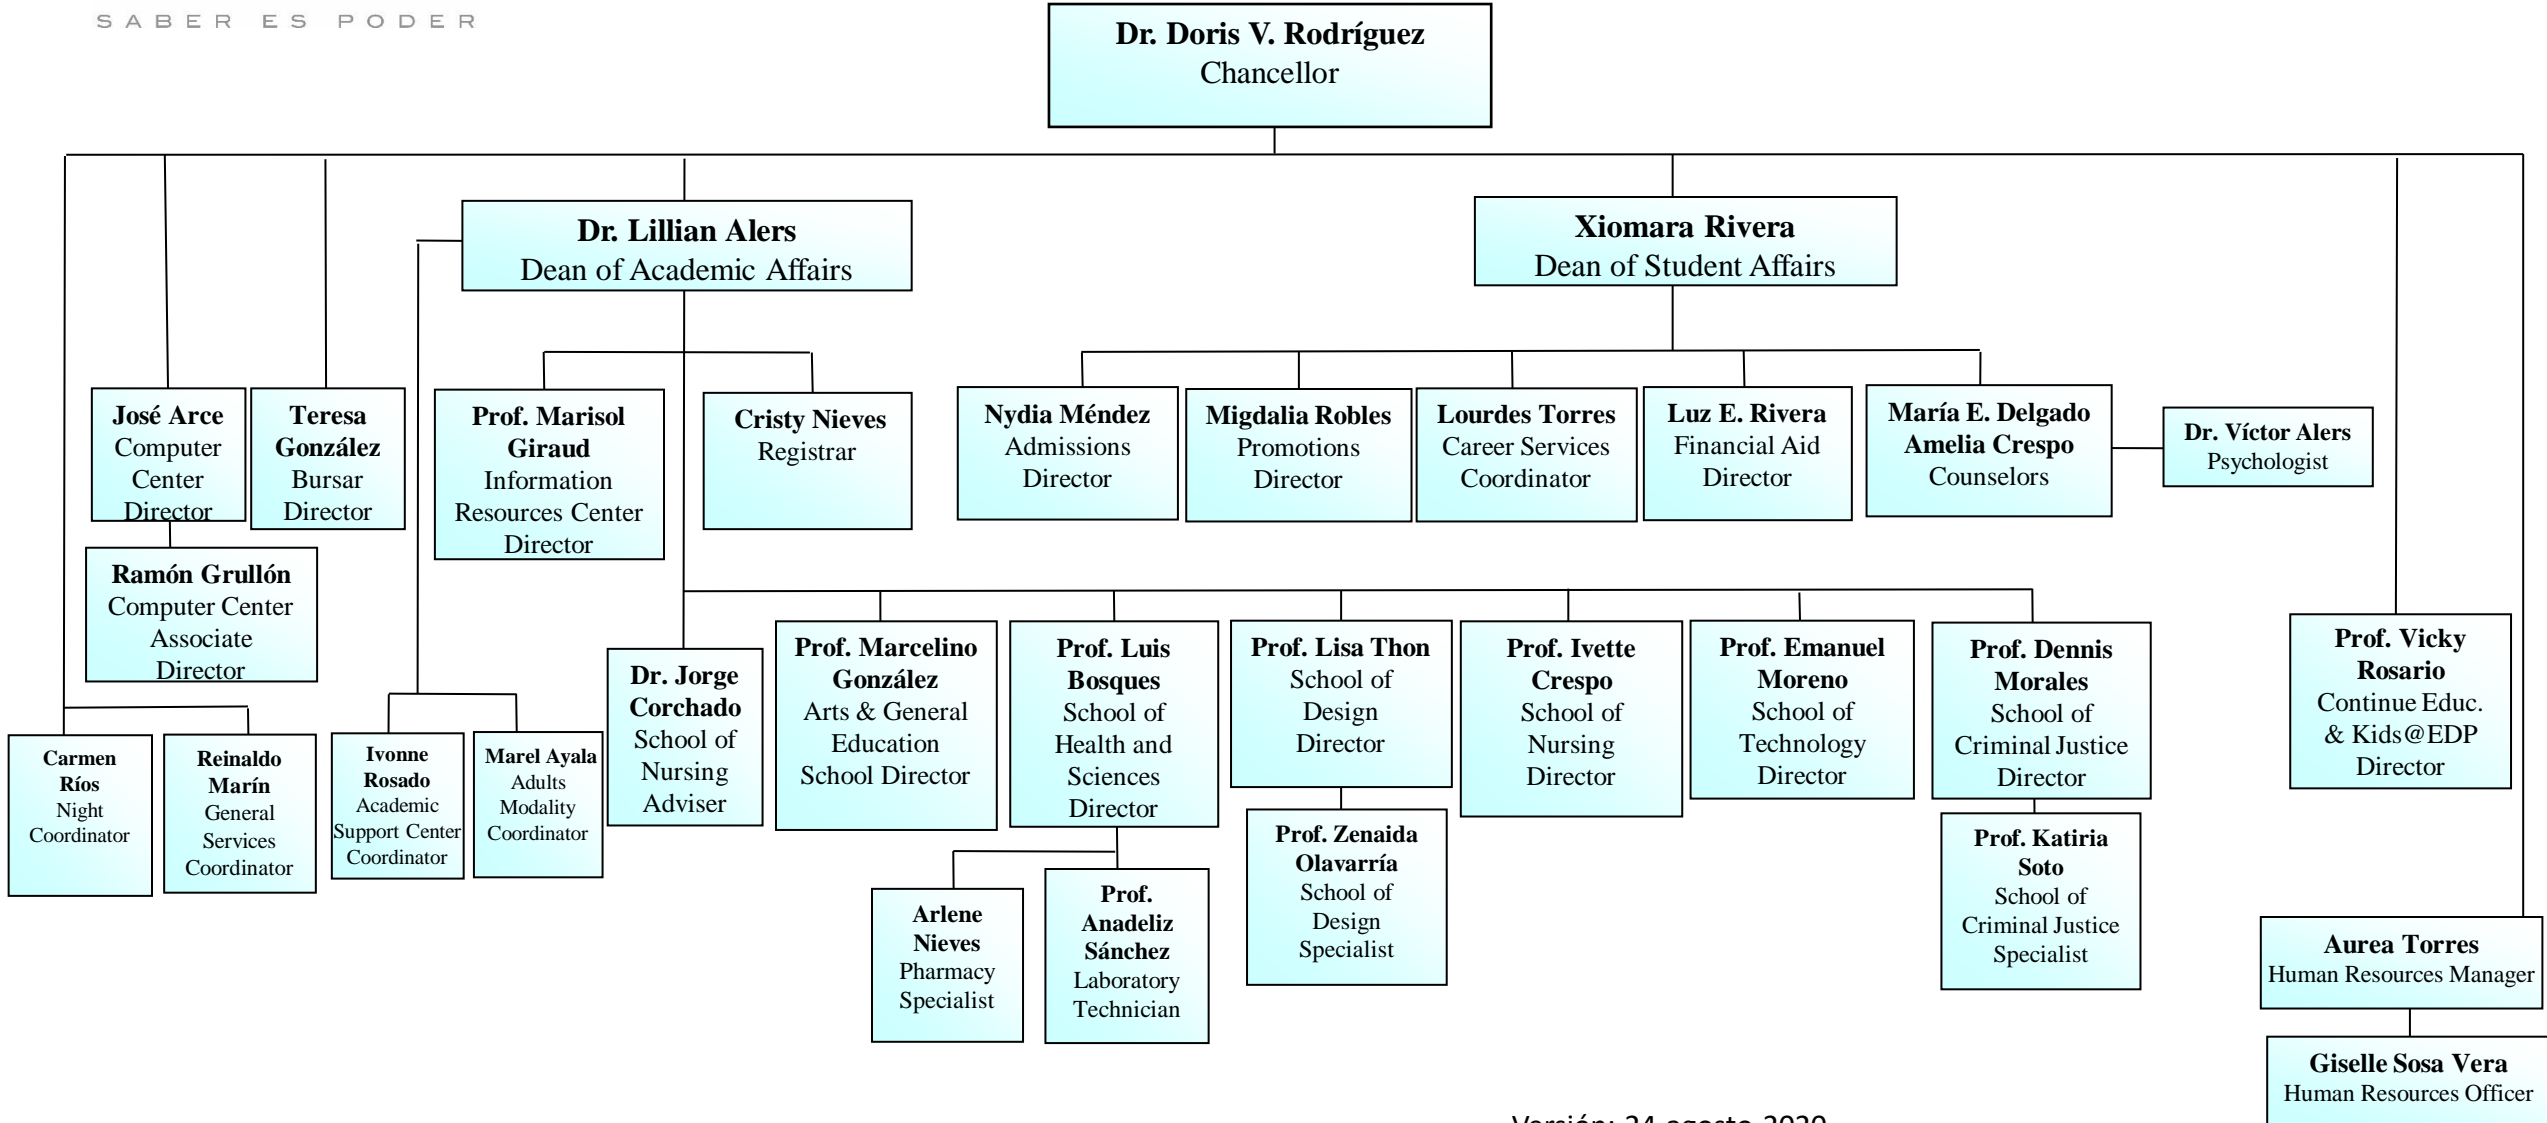

EDP UNIVERSITY OF PUERTO RICO
ORGANIZATIONAL CHART
SAN SEBASTIAN CAMPUS