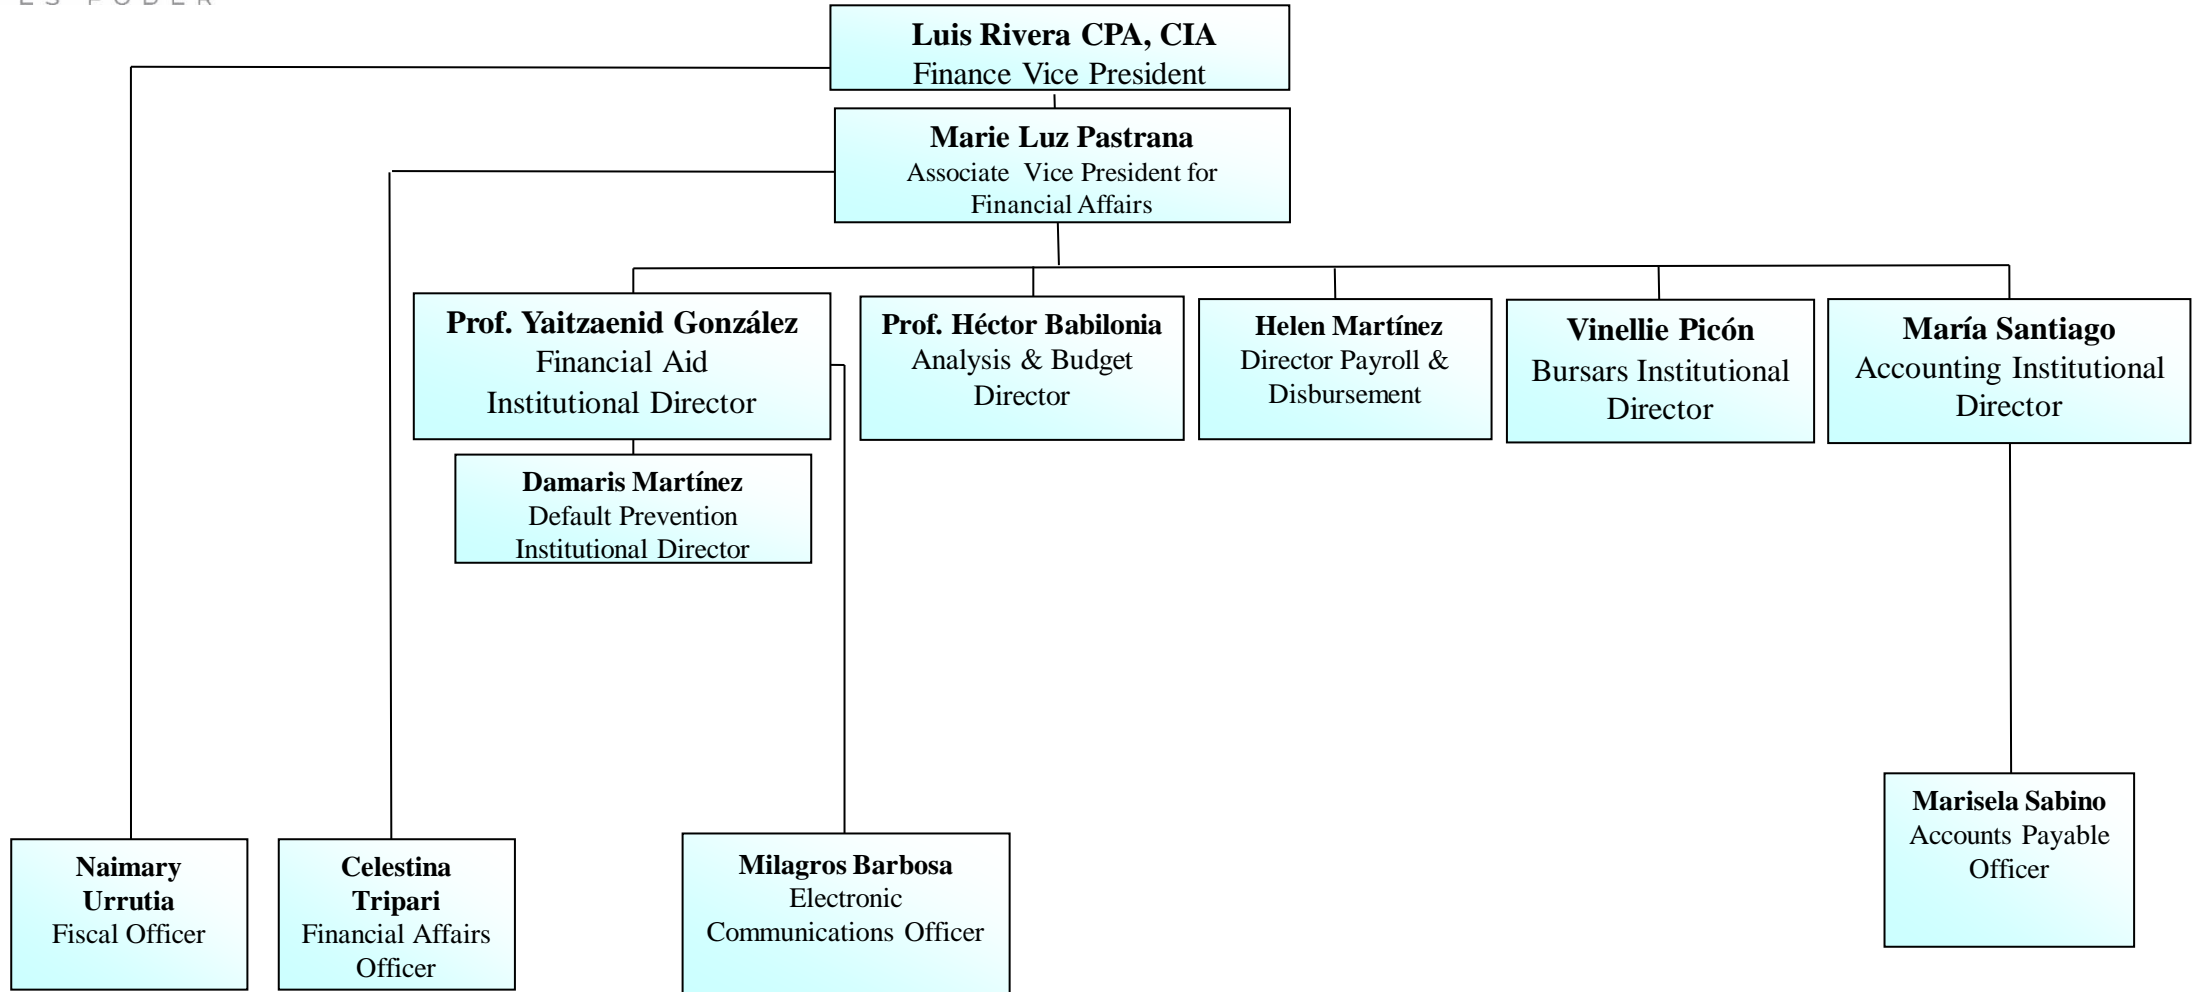

ORGANIZATIONAL CHART
BOARD OF TRUSTEES

ORGANIZATIONAL CHART
CENTRAL ADMINISTRATION

**ORGANIZATIONAL CHART
PROVOST AND EXECUTIVE
VICE-PRESIDENCY**

**EDP UNIVERSITY OF PUERTO RICO
ORGANIZATIONAL CHART
FINANCIAL AFFAIRS**

**EDP UNIVERSITY OF PUERTO RICO
ORGANIZATIONAL CHART
INSTITUTIONAL COMPLIANCE**

**EDP UNIVERSITY OF PUERTO RICO
ORGANIZATIONAL CHART
RESEARCH AND INSTITUTIONAL DEVELOPMENT**

EDP UNIVERSITY OF PUERTO RICO
ORGANIZATIONAL CHART
EDUCATIONAL INNOVATION

Dr. Marilyn Pastrana
Provost and Executive Vice
President

Prof. Sandra Arroyo
Associate
Vice President for
Educational Innovation

Carmen Quintana
Institutional Director for
Educational Innovation

EDP UNIVERSITY OF PUERTO RICO
ORGANIZATIONAL CHART
ADMINISTRATION, TECHNOLOGY &
DISTANCE EDUCATION

EDP UNIVERSITY OF PUERTO RICO
ORGANIZATIONAL CHART
STRATEGIC GROWTH

EDP UNIVERSITY OF PUERTO RICO
ORGANIZATIONAL CHART
HATO REY CAMPUS

Prof. Enid Cartagena
Chancellor

Prof. María de los M. Rivera
Dean of Academic Affairs