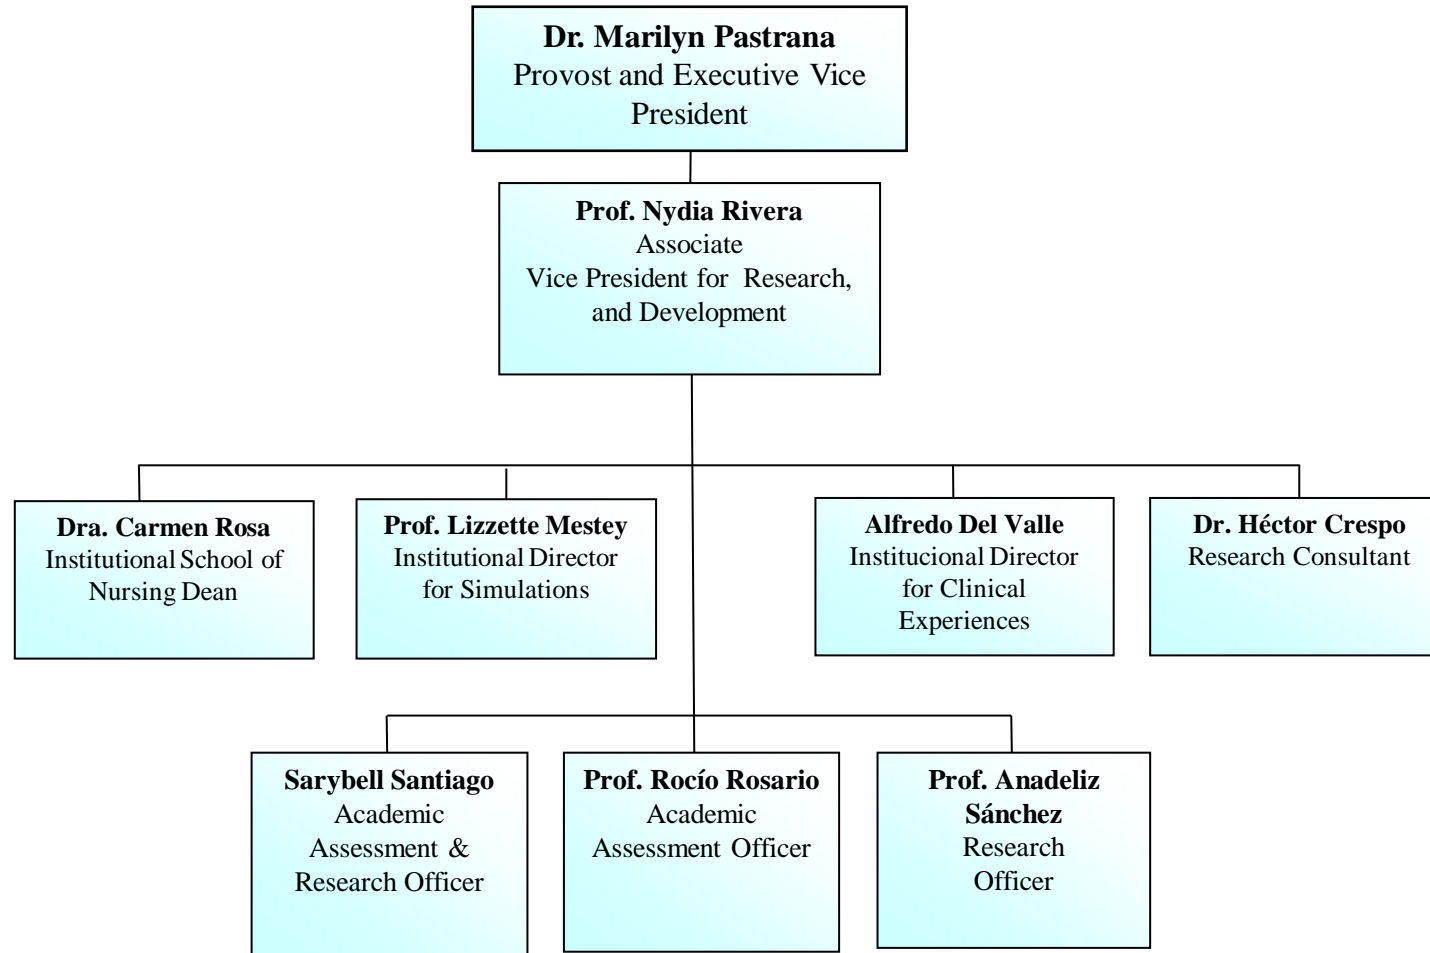

ORGANIZATIONAL CHART
BOARD OF TRUSTEES

ORGANIZATIONAL CHART
CENTRAL ADMINISTRATION

**ORGANIZATIONAL CHART
PROVOST AND EXECUTIVE
VICE-PRESIDENCY**

**EDP UNIVERSITY OF PUERTO RICO
ORGANIZATIONAL CHART
FINANCIAL AFFAIRS**

**EDP UNIVERSITY OF PUERTO RICO
ORGANIZATIONAL CHART
INSTITUTIONAL COMPLIANCE**

**EDP UNIVERSITY OF PUERTO RICO
ORGANIZATIONAL CHART
RESEARCH AND INSTITUTIONAL DEVELOPMENT**

EDP UNIVERSITY OF PUERTO RICO
ORGANIZATIONAL CHART
EDUCATIONAL INNOVATION

Dr. Marilyn Pastrana
Provost and Executive Vice
President

Prof. Sandra Arroyo
Associate
Vice President for
Educational Innovation

Carmen Quintana
Institutional Director for
Educational Innovation

EDP UNIVERSITY OF PUERTO RICO
ORGANIZATIONAL CHART
ADMINISTRATION, TECHNOLOGY &
DISTANCE EDUCATION

EDP UNIVERSITY OF PUERTO RICO
ORGANIZATIONAL CHART
STRATEGIC GROWTH

EDP UNIVERSITY OF PUERTO RICO
ORGANIZATIONAL CHART
HATO REY CAMPUS

Prof. Enid Cartagena
Chancellor

Prof. María de los M. Rivera
Dean of Academic Affairs