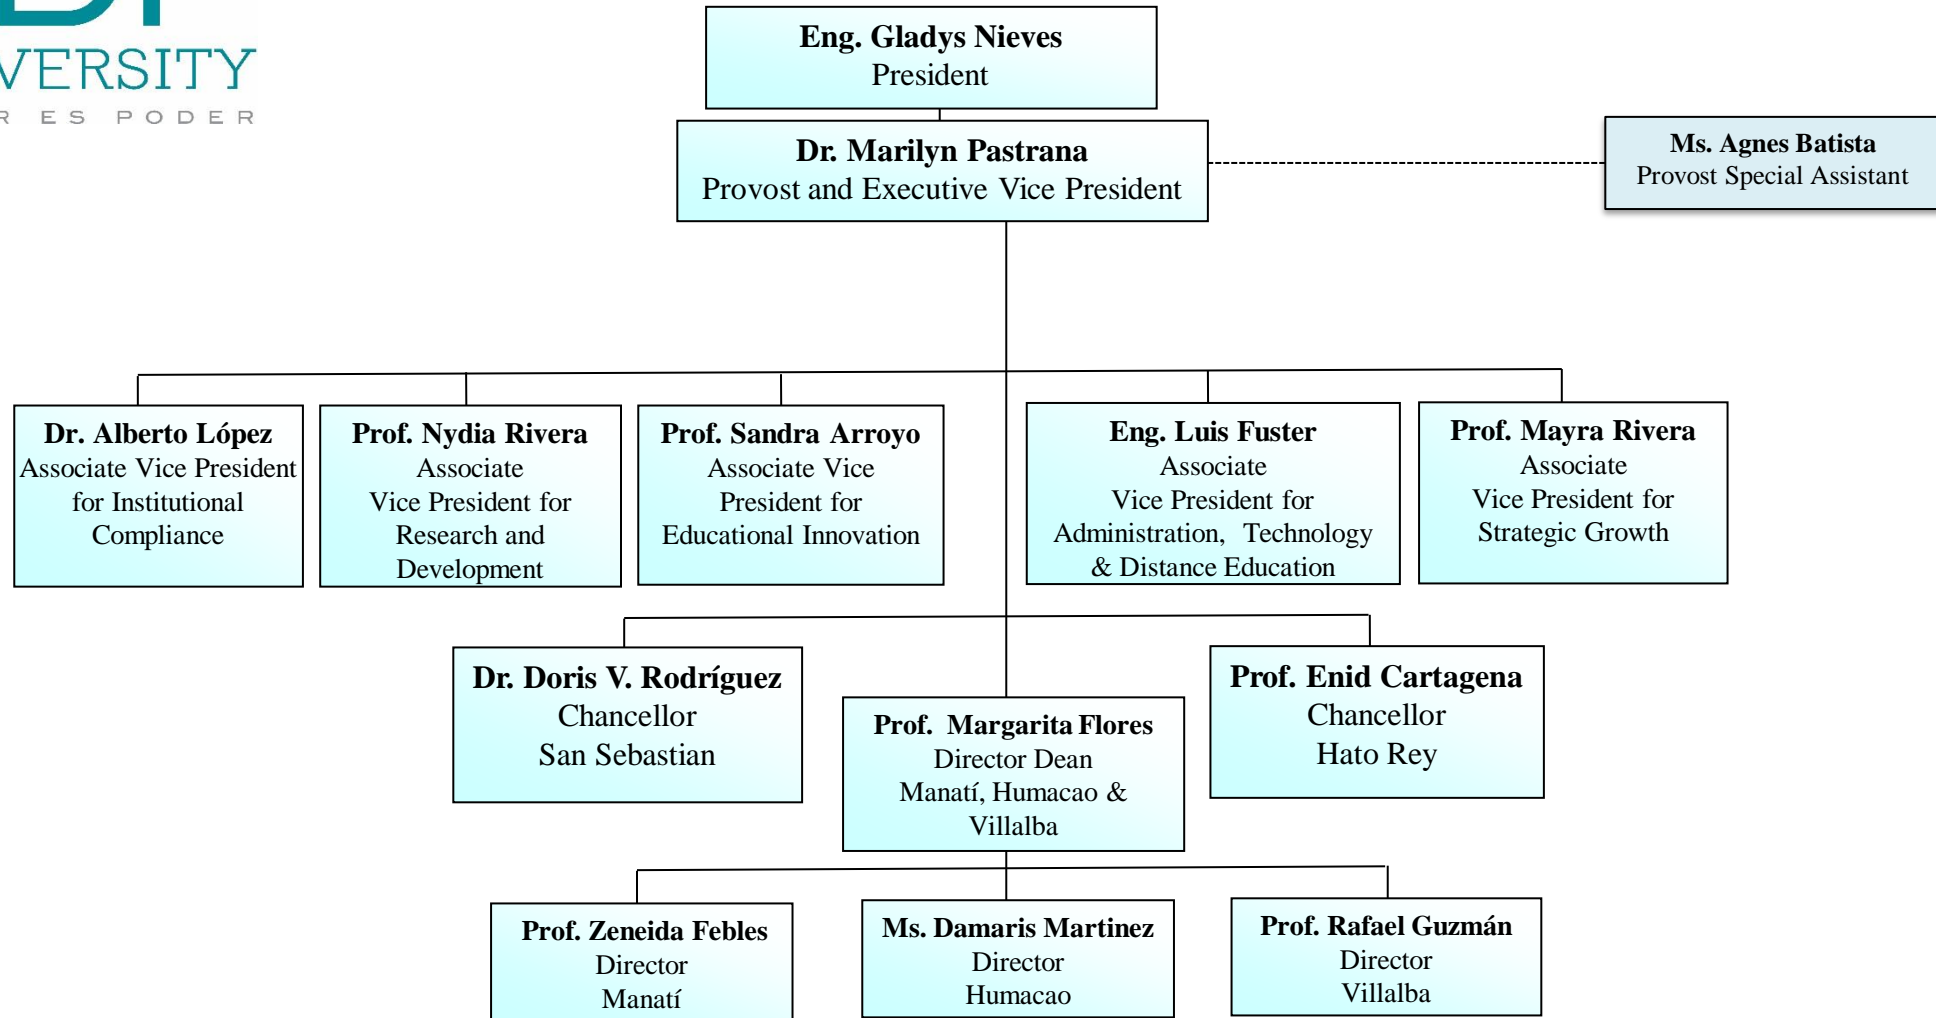

ORGANIZATIONAL CHART
BOARD OF TRUSTEES

ORGANIZATIONAL CHART
CENTRAL ADMINISTRATION

**ORGANIZATIONAL CHART
PROVOST AND EXECUTIVE
VICE-PRESIDENCY**

**EDP UNIVERSITY OF PUERTO RICO
ORGANIZATIONAL CHART
FINANCIAL AFFAIRS**

**EDP UNIVERSITY OF PUERTO RICO
ORGANIZATIONAL CHART
INSTITUTIONAL COMPLIANCE**

**EDP UNIVERSITY OF PUERTO RICO
ORGANIZATIONAL CHART
RESEARCH AND INSTITUTIONAL DEVELOPMENT**

EDP UNIVERSITY OF PUERTO RICO
ORGANIZATIONAL CHART
EDUCATIONAL INNOVATION

Dr. Marilyn Pastrana
Provost and Executive Vice
President

Prof. Sandra Arroyo
Associate
Vice President for
Educational Innovation

Carmen Quintana
Institutional Director for
Educational Innovation

EDP UNIVERSITY OF PUERTO RICO
ORGANIZATIONAL CHART
ADMINISTRATION, TECHNOLOGY &
DISTANCE EDUCATION

EDP UNIVERSITY OF PUERTO RICO
ORGANIZATIONAL CHART
STRATEGIC GROWTH

EDP UNIVERSITY OF PUERTO RICO
ORGANIZATIONAL CHART
HATO REY CAMPUS

Prof. Enid Cartagena
Chancellor

Prof. María de los M. Rivera
Dean of Academic Affairs