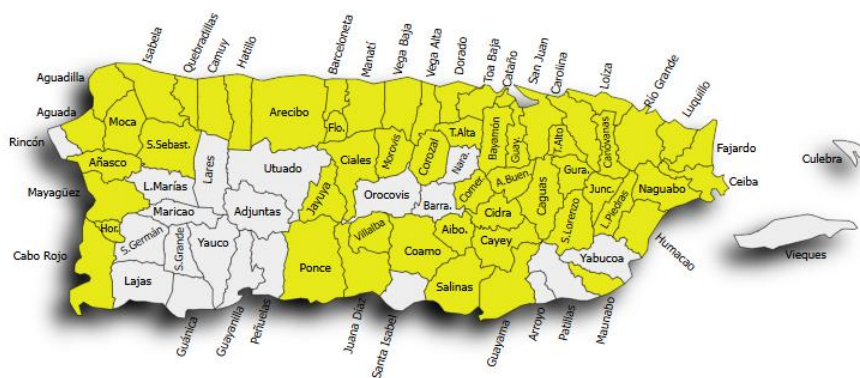

Municipality of Residence (face-to-face students)

Student total	Municipality
1	Aguada
1	Aguadilla
1	Aguas Buenas
2	Aibonito
1	Añasco
7	Arecibo
1	Barceloneta
42	Bayamón
2	Cabo Rojo
19	Caguas
2	Camuy
7	Canóvanas
49	Carolina
6	Cataño
4	Cayey
2	Ceiba
1	Ciales
2	Cidra
1	Coamo
4	Comerío
3	Corozal
10	Dorado
2	Fajardo
1	Florida
2	Guayama
24	Guaynabo
2	Gurabo
3	Hatillo
1	Hormigueros

5	Humacao
2	Isabela
2	Jayuya
1	Juana Díaz
3	Juncos
1	Las Piedras
4	Loíza
3	Luquillo
2	Manatí
1	Maunabo
1	Mayagüez
3	Moca
3	Morovis
3	Naguabo
5	Ponce
1	Quebradillas
4	Rio Grande
1	Salinas
155	San Juan
3	San Lorenzo
1	San Sebastián
9	Toa Alta
11	Toa Baja
15	Trujillo Alto
2	Vega Alta
3	Vega Baja
3	Villalba
Total	450 students
US	1 student

Indicates the municipality of residence for EDP University of Puerto Rico face-to-face modality students, Hato Rey Campus.