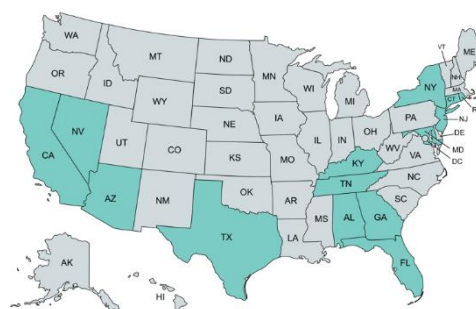

Municipality or state of residence (online students)

Student total	Municipality
1	Adjuntas
1	Aguadilla
2	Aguas Buenas
2	Arecibo
1	Barceloneta
1	Barranquitas
4	Bayamón
7	Caguas
1	Canóvanas
6	Carolina
2	Cataño
1	Cayey
1	Dorado
2	Florida
2	Guánica
3	Guaynabo
2	Gurabo
1	Hatillo
4	Humacao
1	Isabela
4	Juana Díaz
1	Juncos
1	Lajas
4	Lares
3	Las Marías
3	Las Piedras
1	Luquillo
3	Manatí
2	Mayagüez
3	Moca
3	Morovis
1	Naguabo

1	Naranjito
1	Orocovis
1	Peñuelas
6	Ponce
1	Rio Grande
1	Sabana Grande
22	San Juan
12	San Sebastián
1	Santa Isabel
3	Toa Alta
3	Toa Baja
3	Trujillo Alto
1	Vaga Alta
2	Vega Baja
5	Villalba
1	Yabucoa
Student total	State
2	Alabama
2	Arizona
1	California
1	Connecticut
14	Florida
1	Georgia
3	Kentucky
1	Maryland
4	New Jersey
3	Nevada
4	New York
1	Rhode Island
1	Tennessee
4	Texas
Total	180 students

Indicates the municipality or state of residence for EDP University of Puerto Rico online students.