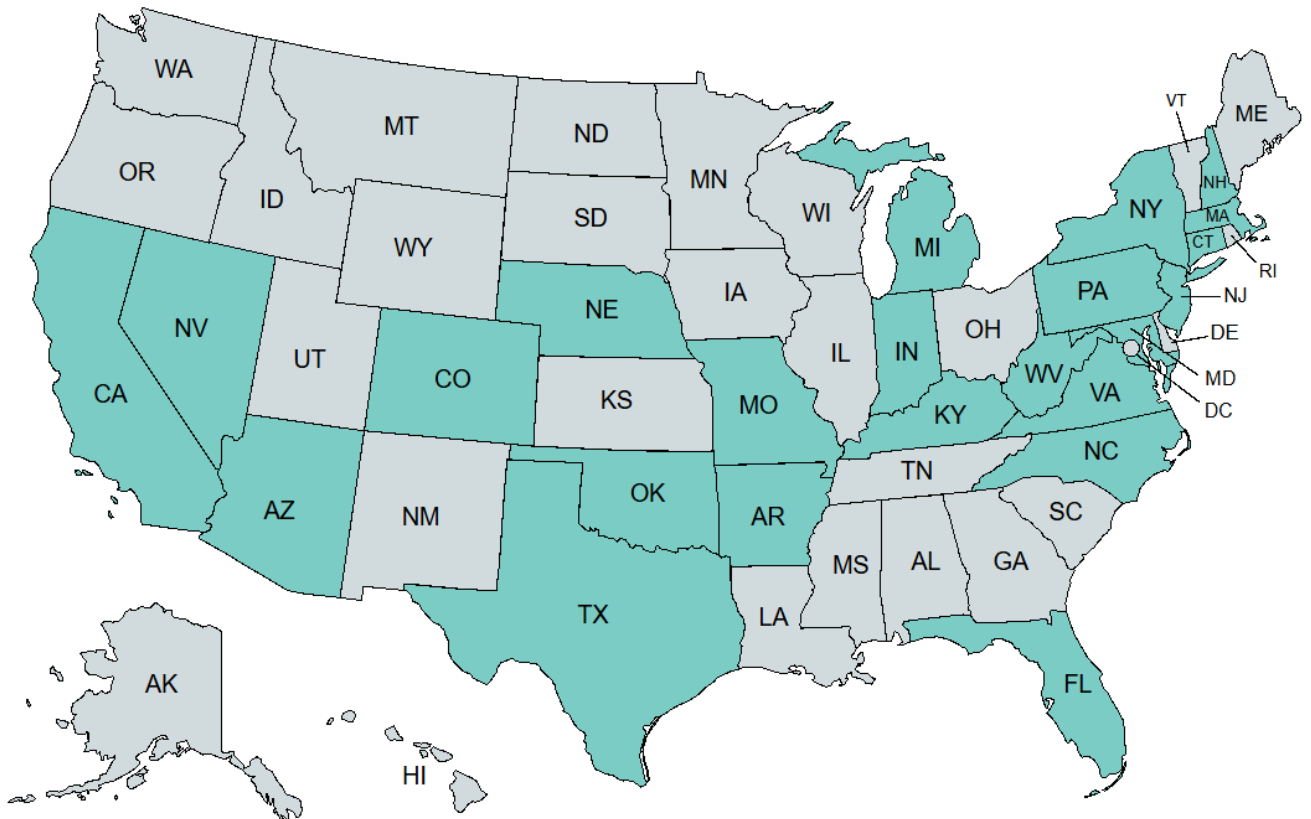

State of residency (Hybrid students)

Student total	State
1	Arkansas
1	Arizona
5	California
1	Colorado
6	Connecticut
115	Florida
1	Indiana
16	Kentucky
10	Massachusetts
2	Maryland
1	Michigan
4	Missouri
3	North Carolina
2	Nebraska

2	New Hampshire
77	New Jersey
22	Nevada
115	New York
1	Oklahoma
13	Pennsylvania
1	Puerto Rico
67	Texas
2	Virginia
1	West Virginia
Total	469 students

■ Indicates the state of residence for EDP University of Puerto Rico hybrid modality students, Caguas Branch Campus.