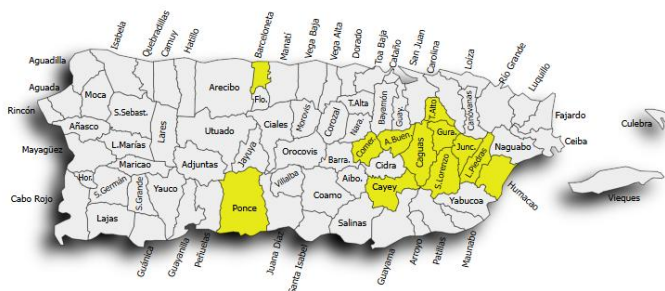

Municipality of residence (face-to-face students)

Student total	Municipality
4	Aguas Buenas
1	Barceloneta
25	Caguas
4	Cayey
1	Comerio
4	Gurabo
4	Humacao
1	Juncos
	Las Piedras
1	Ponce
9	San Lorenzo
1	Trujillo Alto
Total	56 students