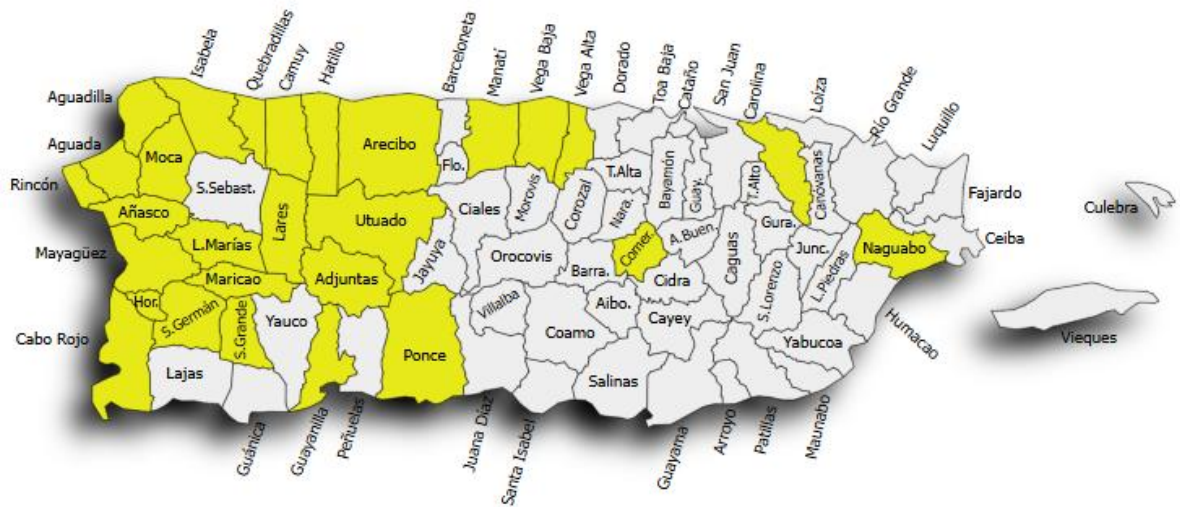

Municipality of residence (face-to-face students)

Student total	Municipality
3	Adjuntas
7	Aguada
13	Aguadilla
9	Añasco
5	Arecibo
3	Cabo Rojo
9	Camuy
1	Carolina
1	Comerio
1	Guayanilla
1	Hatillo
1	Hormigueros
9	Isabela
62	Lares
20	Las Marías
1	Manatí
2	Maricao
4	Mayagüez
47	Moca
1	Naguabo

1	Ponce
18	Quebradillas
4	Rincón
1	Sabana Grande
2	San Germán
261	San Sebastián
3	Utua
3	Vega Alta
1	Vega Baja
Total	494 students
USA	2 students

■ Indicates the municipality of residence for EDP University of Puerto Rico face-to-face modality students, San Sebastián Campus.