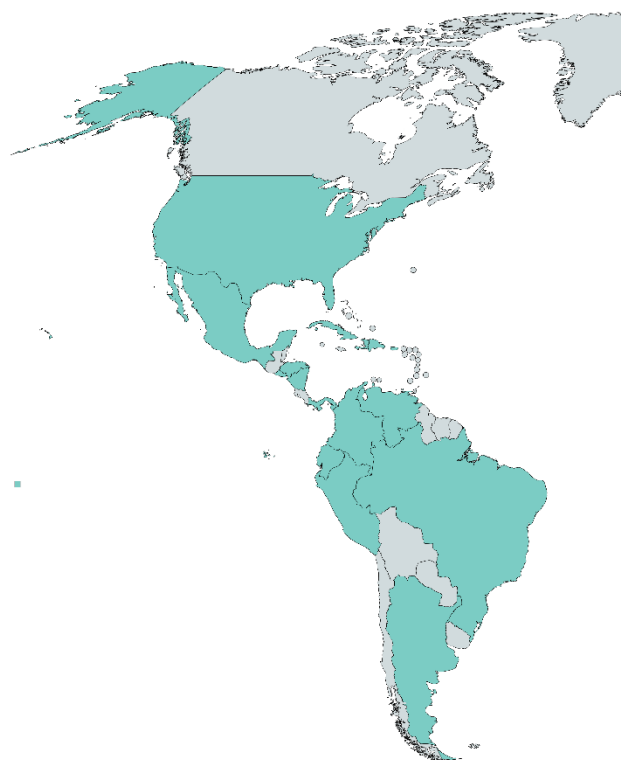

## Nationality

Student total	Country of origin
65	United States
5	Argentina
2	Brazil
31	Colombia
535	Cuba
113	Dominican Republic
8	Ecuador
4	El Salvador
12	Haiti
16	Honduras
1	Italy
10	México
6	Nicaragua
1	Panamá
13	Perú
577	Puerto Rico
1	Spain
13	Venezuela
1	Sin responder
<b>Total</b>	<b>1,414 students</b>