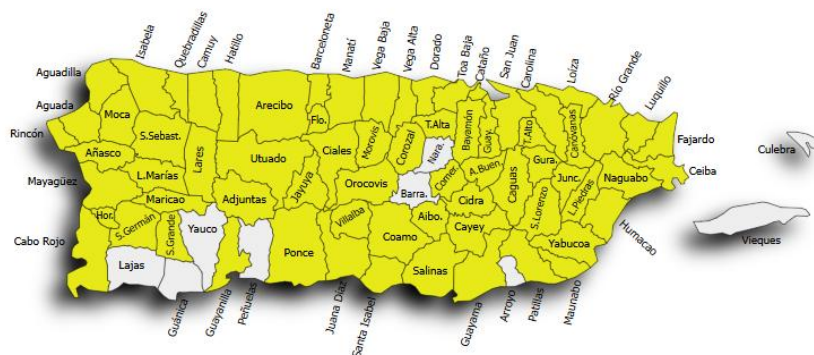

Municipality of residence (face-to-face students)

Student total	Municipality
3	Adjuntas
8	Aguada
14	Aguadilla
5	Aguas Buenas
2	Aibonito
10	Añasco
16	Arecibo
4	Barceloneta
42	Bayamón
5	Cabo Rojo
46	Caguas
12	Camuy
7	Canóvanas
50	Carolina
6	Cataño
8	Cayey
4	Ceiba
4	Ciales
2	Cidra
3	Coamo
6	Comerio
4	Corozal
10	Dorado
5	Fajardo
2	Florida
2	Guayama
1	Guayanilla
24	Guaynabo
7	Gurabo
4	Hatillo
2	Hormigueros
35	Humacao
11	Isabela
2	Jayuya
8	Juana Díaz

7	Juncos
62	Lares
20	Las Marías
15	Las Piedras
4	Loíza
4	Luquillo
18	Manatí
2	Maricao
4	Maunabo
5	Mayagüez
50	Moca
7	Morovis
9	Naguabo
2	Orocovis
1	Patillas
13	Ponce
21	Quebradillas
4	Rincón
4	Rio Grande
1	Sabana Grande
1	Salinas
2	San Germán
155	San Juan
14	San Lorenzo
262	San Sebastián
3	Santa Isabel
9	Toa Alta
11	Toa Baja
16	Trujillo alto
4	Utuado
10	Vega Alta
13	Vega Baja
27	Villalba
8	Yabucoa
Total	1,162 students
USA	4 students

Indicates the municipality of residence for EDP University of Puerto Rico face-to-face modality students.