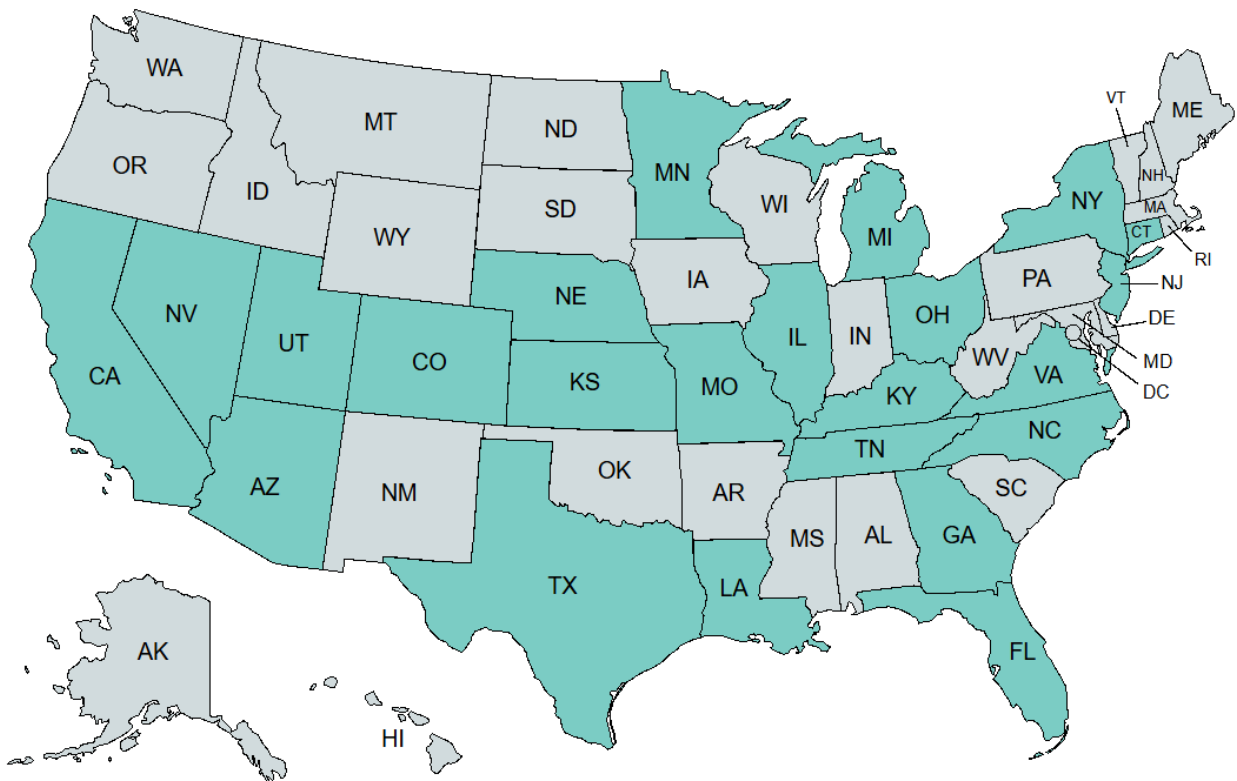

State of Residency (Hybrid students)

Student total	State
1	Arizona
1	California
1	Colorado
2	Connecticut
217	Florida
4	Georgia
1	Illinois
2	Kansas
22	Kentucky
2	Louisiana
1	Michigan
2	Minnesota

1	Missouri
2	North Carolina
2	Nebraska
3	New Jersey
21	Nevada
12	New York
1	Ohio
1	Tennessee
42	Texas
1	Utah
1	Virginia
Total	343 students

■ Indicates the state of residence for EDP University of Puerto Rico hybrid modality students, Humacao Branch Campus.