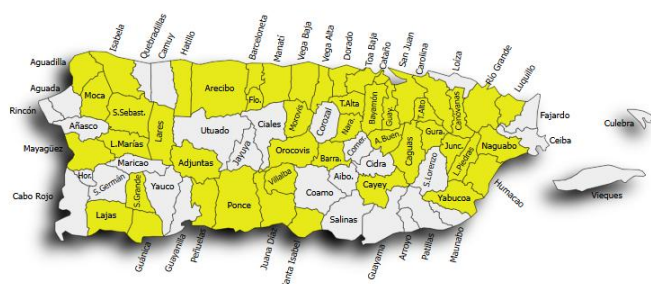

Municipality or state of residence (online students)

Student total	Municipality
1	Adjuntas
1	Aguadilla
2	Aguas Buenas
2	Arecibo
1	Barceloneta
1	Barranquitas
4	Bayamón
7	Caguas
1	Canóvanas
6	Carolina
2	Cataño
1	Cayey
1	Dorado
2	Florida
2	Guánica
3	Guaynabo
2	Gurabo
1	Hatillo
4	Humacao
1	Isabela
4	Juana Díaz
1	Juncos
1	Lajas
4	Lares
3	Las Marías
3	Las Piedras
1	Luquillo
3	Manatí
2	Mayagüez
3	Moca
3	Morovis
1	Naguabo

1	Naranjito
1	Orocovis
1	Peñuelas
6	Ponce
1	Rio Grande
1	Sabana Grande
22	San Juan
12	San Sebastián
1	Santa Isabel
3	Toa Alta
3	Toa Baja
3	Trujillo Alto
1	Vaga Alta
2	Vega Baja
5	Villalba
1	Yabucoa
Student total	State
2	Alabama
2	Arizona
1	California
1	Connecticut
14	Florida
1	Georgia
3	Kentucky
1	Maryland
4	New Jersey
3	Nevada
4	New York
1	Rhode Island
1	Tennessee
4	Texas
Total	180 students

Indicates the municipality or state of residence for EDP University of Puerto Rico online students.